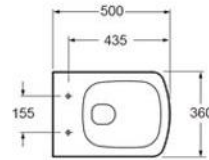

Dimension: W370 x L595 x H446 MM

ANTI-BACTERIAL NOZZLE

PRESSURE ADJUSTMENT

OSCILLATION MASSAGE

LADY WASH

NOZZLE SELF CLEANING

RIMLESS FLUSH

REAR WASH

MOCE ALLIER 1.0 RL WH

Wall Hung WC W/ Soft-Closing Seat & Cover
WC mural suspendu avec housse de siège à fermeture souple

Dimension: W360 x L520 x H350 MM

AVEYRON COLLECTION

Rising in the southern Massif Central, near Sévérac-le-Château, it is the 291km long Aveyron river. Turbulent or tranquil, it flows through varied scenery: chestnut forests, arid limestone gorges, orchards, and sunflower fields. Continuing along the Aveyron river leads to the village of Belcastel, classed as one of the “Plus Beaux Villages de France”.

Aveyron Collection speaks sophistication, opulence, and luxury.

MOCE AVEYRON RL WH

Wall Hung WC W/ Soft Closing Seat and Cover
WC mural suspendu avec housse de si ge   fermeture souple

Dimension: W360 x L500 x H354 MM

MOCE AVEYRON RL CC

Close Coupled WC W/ Soft Closing Seat & Cover
WC au sol debout avec siège fermé doux et couverture

Dimension: W360 x L620 x H810 MM

RHIN COLLECTION

Rhin, together with the Danube, used to form the northern boundaries of the Roman empire and since this period have remained a very important navigable waterway. After passing by the Lake Constance, it goes on to the waterfalls near Schaffhouse. canalising almost throughout its course on the French border.