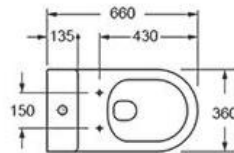

RHIN RL OB

Close Coupled WC W/ Soft Closing Seat & Cover
WC au sol debout avec siège fermé doux et couverture

Dimension: W360 x L660 x H805 MM