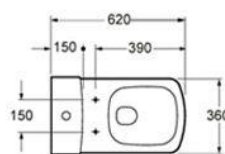

Dimension: W370 x L595 x H446 MM

ANTI-BACTERIAL NOZZLE

PRESSURE ADJUSTMENT

OSCILLATION MASSAGE

LADY WASH

NOZZLE SELF CLEANING

RIMLESS FLUSH

REAR WASH

MOCE ALLIER 1.0 RL WH

Wall Hung WC W/ Soft-Closing Seat & Cover
WC mural suspendu avec housse de siège à fermeture souple

Dimension: W360 x L520 x H350 MM

AVEYRON COLLECTION

Rising in the southern Massif Central, near Sévérac-le-Château, it is the 291km long Aveyron river. Turbulent or tranquil, it flows through varied scenery: chestnut forests, arid limestone gorges, orchards, and sunflower fields. Continuing along the Aveyron river leads to the village of Belcastel, classed as one of the “Plus Beaux Villages de France”.

Aveyron Collection speaks sophistication, opulence, and luxury.

MOCE AVEYRON RL WH

Wall Hung WC W/ Soft Closing Seat and Cover
WC mural suspendu avec housse de si ge   fermeture souple

Dimension: W360 x L500 x H354 MM

MOCE AVEYRON RL CC

Close Coupled WC W/ Soft Closing Seat & Cover
WC au sol debout avec siège fermé doux et couverture

Dimension: W360 x L620 x H810 MM

RHIN COLLECTION

Rhin, together with the Danube, used to form the northern boundaries of the Roman empire and since this period have remained a very important navigable waterway. After passing by the Lake Constance, it goes on to the waterfalls near Schaffhouse. canalising almost throughout its course on the French border.