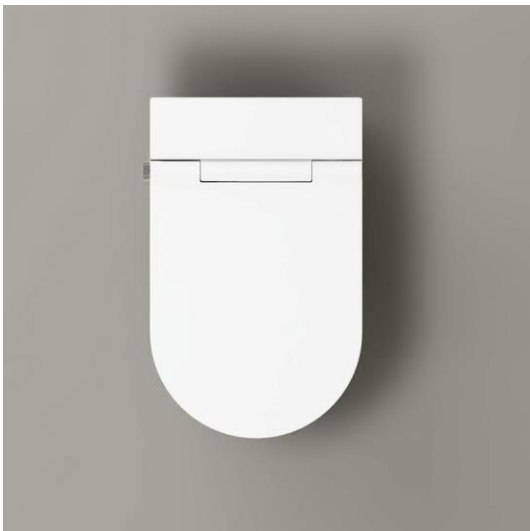

LED NIGHT LIGHT

INSTANT WATER HEATING

TEMPERATURE ADJUSTMENT

WATER INLET FILTRATION

REMOTE CONTROL

Nouveau / New

MOCE ALLIER 2.0 RL WH SMART

Wall Hung WC W/ Electronic Bidet Seat
WC mural suspendu avec siège de bidet électronique

Dimension: W370 x L595 x H446 MM

ANTI-BACTERIAL NOZZLE

PRESSURE ADJUSTMENT

OSCILLATION MASSAGE

LADY WASH

NOZZLE SELF CLEANING

RIMLESS FLUSH

REAR WASH