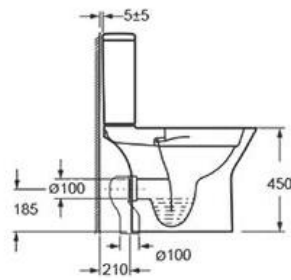

Dimension: W370 x L595 x H446 MM

ANTI-BACTERIAL NOZZLE

PRESSURE ADJUSTMENT

OSCILLATION MASSAGE

LADY WASH

NOZZLE SELF CLEANING

RIMLESS FLUSH

REAR WASH

Aveyron Collection speaks sophistication, opulence, and luxury.

MOCE AVEYRON RL WH

Wall Hung WC W/ Soft Closing Seat and Cover
WC mural suspendu avec housse de si ge   fermeture souple

Dimension: W360 x L500 x H354 MM

MOCE AVEYRON RL CC

Close Coupled WC W/ Soft Closing Seat & Cover
WC au sol debout avec siège fermé doux et couverture

Dimension: W360 x L620 x H810 MM

RHIN COLLECTION

Rhin, together with the Danube, used to form the northern boundaries of the Roman empire and since this period have remained a very important navigable waterway. After passing by the Lake Constance, it goes on to the waterfalls near Schaffhouse. canalising almost throughout its course on the French border.

Dimension: W360 x L660 x H805 MM

Nouveau / New

RHIN RL WH

Wall Hung WC W/ Soft Closing Seat and Cover
WC mural suspendu avec housse de siège à fermeture souple

Dimension: W360 x H420 x L520 MM

Nouveau / New