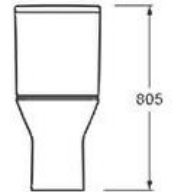

MOCE AVEYRON RL CC

Close Coupled WC W/ Soft Closing Seat & Cover
WC au sol debout avec siège fermé doux et couverture

Dimension: W360 x L620 x H810 MM

RHIN COLLECTION

Rhin, together with the Danube, used to form the northern boundaries of the Roman empire and since this period have remained a very important navigable waterway. After passing by the Lake Constance, it goes on to the waterfalls near Schaffhouse. canalising almost throughout its course on the French border.

Dimension: W360 x L660 x H805 MM

Nouveau / New

RHIN RL WH

Wall Hung WC W/ Soft Closing Seat and Cover
WC mural suspendu avec housse de siège à fermeture souple

Dimension: W360 x H420 x L520 MM

Nouveau / New

RHIN RL CC

Close Coupled WC W/ Soft Closing Seat and Cover
WC au sol debout avec siège fermé doux et couverture

Dimension: W360 x L660 x H805 MM

Mocé Maison delivers her true philosophy:

"L'art de ne rien faire.
The art of doing nothing."