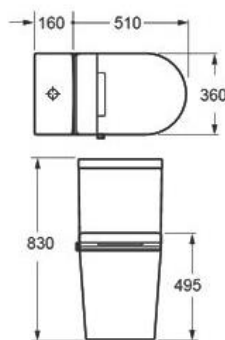

MOCE ALLIER 1.0 RL CC SMART

Close Coupled WC w/ Electronic Bidet Seat
WC au sol avec siège de bidet électronique

Dimension: W360 X L670 X H830 MM

ANTI-BACTERIAL NOZZLE

PRESSURE ADJUSTMENT

OSCILLATION MASSAGE

LADY WASH

NOZZLE SELF-CLEANING

RIMLESS FLUSH

REAR WASH

LED NIGHT LIGHT

INSTANT WATER HEATING

TEMPERATURE ADJUSTMENT

WATER INLET FILTRATION

REMOTE CONTROL