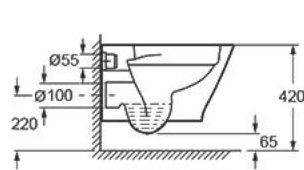

MOCE AVEYRON RL CC

Close Coupled WC W/ Soft Closing Seat & Cover
WC au sol debout avec siège fermé doux et couverture

Dimension: W360 x L620 x H810 MM

RHIN COLLECTION

Rhin, together with the Danube, used to form the northern boundaries of the Roman empire and since this period have remained a very important navigable waterway. After passing by the Lake Constance, it goes on to the waterfalls near Schaffhouse. canalising almost throughout its course on the French border.

Dimension: W360 x L660 x H805 MM

Nouveau / New

RHIN RL WH

Wall Hung WC W/ Soft Closing Seat and Cover
WC mural suspendu avec housse de siège à fermeture souple

Dimension: W360 x H420 x L520 MM

Nouveau / New

RHIN RL CC

Close Coupled WC W/ Soft Closing Seat and Cover
WC au sol debout avec siège fermé doux et couverture

Dimension: W360 x L660 x H805 MM

Mocé Maison delivers her true philosophy:

"L'art de ne rien faire.
The art of doing nothing."