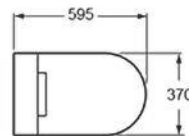

MOCE ALLIER 2.0 RL WH SMART

Wall Hung WC W/ Electronic Bidet Seat
WC mural suspendu avec siège de bidet électronique

Dimension: W370 x L595 x H446 MM

ANTI-BACTERIAL NOZZLE

PRESSURE ADJUSTMENT

OSCILLATION MASSAGE

LADY WASH

NOZZLE SELF CLEANING

RIMLESS FLUSH

REAR WASH

LED NIGHT LIGHT

INSTANT WATER HEATING

TEMPERATURE ADJUSTMENT

WATER INLET FILTRATION

REMOTE CONTROL

HEATING