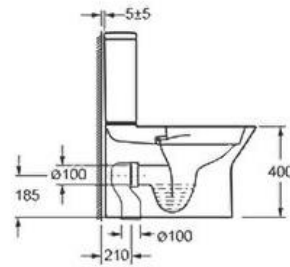

Dimension: W370 x L595 x H446 MM

ANTI-BACTERIAL NOZZLE

PRESSURE ADJUSTMENT

OSCILLATION MASSAGE

LADY WASH

NOZZLE SELF CLEANING

RIMLESS FLUSH

REAR WASH

MOCE AVEYRON RL CC

Close Coupled WC W/ Soft Closing Seat & Cover
WC au sol debout avec siège fermé doux et couverture

Dimension: W360 x L620 x H810 MM

RHIN COLLECTION

Rhin, together with the Danube, used to form the northern boundaries of the Roman empire and since this period have remained a very important navigable waterway. After passing by the Lake Constance, it goes on to the waterfalls near Schaffhouse. canalising almost throughout its course on the French border.

Dimension: W360 x L660 x H805 MM

Nouveau / New

RHIN RL WH

Wall Hung WC W/ Soft Closing Seat and Cover
WC mural suspendu avec housse de siège à fermeture souple

Dimension: W360 x H420 x L520 MM

Nouveau / New

RHIN RL CC

Close Coupled WC W/ Soft Closing Seat and Cover
WC au sol debout avec siège fermé doux et couverture

Dimension: W360 x L660 x H805 MM

Mocé Maison delivers her true philosophy:

"L'art de ne rien faire.
The art of doing nothing."