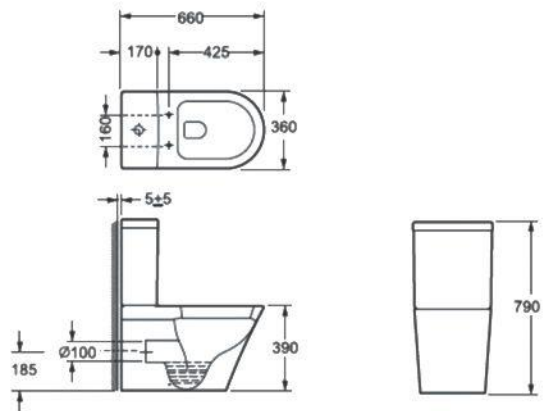

Dimension: W370 x L595 x H446 MM

ANTI-BACTERIAL NOZZLE

PRESSURE ADJUSTMENT

OSCILLATION MASSAGE

LADY WASH

NOZZLE SELF CLEANING

RIMLESS FLUSH

REAR WASH

Soak in the grandeur and beauty of this stunning collection.

MOCE ALLIER RL CC

Close Coupled WC W/ Soft Closing Seat & Cover
WC au sol debout avec siège fermé doux et couverture

Dimension: W390 x L660 x H790 MM

MOCE ALLIER 1.0 RL WH

Wall Hung WC W/ Soft-Closing Seat & Cover
WC mural suspendu avec housse de siège à fermeture souple

Dimension: W360 x L520 x H350 MM

AVEYRON COLLECTION

Rising in the southern Massif Central, near Sévérac-le-Château, it is the 291km long Aveyron river. Turbulent or tranquil, it flows through varied scenery: chestnut forests, arid limestone gorges, orchards, and sunflower fields. Continuing along the Aveyron river leads to the village of Belcastel, classed as one of the “Plus Beaux Villages de France”.

Aveyron Collection speaks sophistication, opulence, and luxury.

MOCE AVEYRON RL WH

Wall Hung WC W/ Soft Closing Seat and Cover
WC mural suspendu avec housse de si ge   fermeture souple

Dimension: W360 x L500 x H354 MM