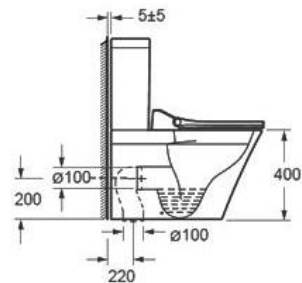

MOCE ALLIER 1.0 RL CC SMART

Close Coupled WC w/ Electronic Bidet Seat
WC au sol avec siège de bidet électronique

Dimension: W360 X L670 X H830 MM

ANTI-BACTERIAL NOZZLE

PRESSURE ADJUSTMENT

OSCILLATION MASSAGE

LADY WASH

NOZZLE SELF-CLEANING

RIMLESS FLUSH

REAR WASH

LED NIGHT LIGHT

INSTANT WATER HEATING

TEMPERATURE ADJUSTMENT

WATER INLET FILTRATION

REMOTE CONTROL