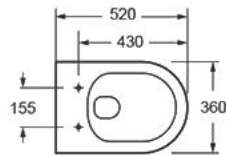

MOCE AVEYRON RL CC

Close Coupled WC W/ Soft Closing Seat & Cover
WC au sol debout avec siège fermé doux et couverture

Dimension: W360 x L620 x H810 MM

RHIN COLLECTION

Rhin, together with the Danube, used to form the northern boundaries of the Roman empire and since this period have remained a very important navigable waterway. After passing by the Lake Constance, it goes on to the waterfalls near Schaffhouse. canalising almost throughout its course on the French border.

Dimension: W360 x L660 x H805 MM

Nouveau / New

RHIN RL WH

Wall Hung WC W/ Soft Closing Seat and Cover
WC mural suspendu avec housse de siège à fermeture souple

Dimension: W360 x H420 x L520 MM

Nouveau / New

RHIN RL CC

Close Coupled WC W/ Soft Closing Seat and Cover
WC au sol debout avec siège fermé doux et couverture

Dimension: W360 x L660 x H805 MM

Mocé Maison delivers her true philosophy:

"L'art de ne rien faire.
The art of doing nothing."