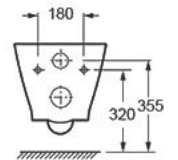

Dimension: W370 x L595 x H446 MM

ANTI-BACTERIAL NOZZLE

PRESSURE ADJUSTMENT

OSCILLATION MASSAGE

LADY WASH

NOZZLE SELF CLEANING

RIMLESS FLUSH

REAR WASH

MOCE AVEYRON RL CC

Close Coupled WC W/ Soft Closing Seat & Cover
WC au sol debout avec siège fermé doux et couverture

Dimension: W360 x L620 x H810 MM

RHIN COLLECTION

Rhin, together with the Danube, used to form the northern boundaries of the Roman empire and since this period have remained a very important navigable waterway. After passing by the Lake Constance, it goes on to the waterfalls near Schaffhouse. canalising almost throughout its course on the French border.

Dimension: W360 x L660 x H805 MM

Nouveau / New

RHIN RL WH

Wall Hung WC W/ Soft Closing Seat and Cover
WC mural suspendu avec housse de siège à fermeture souple

Dimension: W360 x H420 x L520 MM

Nouveau / New

RHIN RL CC

Close Coupled WC W/ Soft Closing Seat and Cover
WC au sol debout avec siège fermé doux et couverture

Dimension: W360 x L660 x H805 MM

Mocé Maison delivers her true philosophy:

"L'art de ne rien faire.
The art of doing nothing."