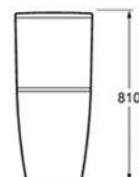

MOCE ALLIER 1.0 RL WH

Wall Hung WC W/ Soft-Closing Seat & Cover
WC mural suspendu avec housse de siège à fermeture souple

Dimension: W360 x L520 x H350 MM

AVEYRON COLLECTION

Rising in the southern Massif Central, near Sévérac-le-Château, it is the 291km long Aveyron river. Turbulent or tranquil, it flows through varied scenery: chestnut forests, arid limestone gorges, orchards, and sunflower fields. Continuing along the Aveyron river leads to the village of Belcastel, classed as one of the “Plus Beaux Villages de France”.

Aveyron Collection speaks sophistication, opulence, and luxury.

MOCE AVEYRON RL WH

Wall Hung WC W/ Soft Closing Seat and Cover
WC mural suspendu avec housse de si ge   fermeture souple

Dimension: W360 x L500 x H354 MM

MOCE AVEYRON RL CC

Close Coupled WC W/ Soft Closing Seat & Cover
WC au sol debout avec siège fermé doux et couverture

Dimension: W360 x L620 x H810 MM

RHIN COLLECTION

Rhin, together with the Danube, used to form the northern boundaries of the Roman empire and since this period have remained a very important navigable waterway. After passing by the Lake Constance, it goes on to the waterfalls near Schaffhouse. canalising almost throughout its course on the French border.