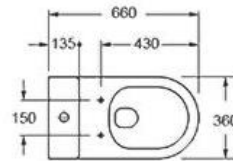

Dimension: W370 x L595 x H446 MM

ANTI-BACTERIAL NOZZLE

PRESSURE ADJUSTMENT

OSCILLATION MASSAGE

LADY WASH

NOZZLE SELF CLEANING

RIMLESS FLUSH

REAR WASH

MOCE AVEYRON RL CC

Close Coupled WC W/ Soft Closing Seat & Cover
WC au sol debout avec siège fermé doux et couverture

Dimension: W360 x L620 x H810 MM

RHIN COLLECTION

Rhin, together with the Danube, used to form the northern boundaries of the Roman empire and since this period have remained a very important navigable waterway. After passing by the Lake Constance, it goes on to the waterfalls near Schaffhouse. canalising almost throughout its course on the French border.

Dimension: W360 x L660 x H805 MM

Nouveau / New

RHIN RL WH

Wall Hung WC W/ Soft Closing Seat and Cover
WC mural suspendu avec housse de siège à fermeture souple

Dimension: W360 x H420 x L520 MM

Nouveau / New

RHIN RL CC

Close Coupled WC W/ Soft Closing Seat and Cover
WC au sol debout avec siège fermé doux et couverture

Dimension: W360 x L660 x H805 MM

Mocé Maison delivers her true philosophy:

"L'art de ne rien faire.
The art of doing nothing."