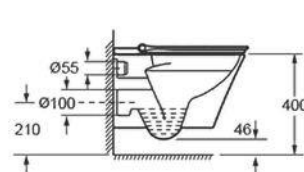

MOCE ALLIER 2.0 RL WH SMART

Wall Hung WC W/ Electronic Bidet Seat
WC mural suspendu avec siège de bidet électronique

Dimension: W370 x L595 x H446 MM

ANTI-BACTERIAL NOZZLE

PRESSURE ADJUSTMENT

OSCILLATION MASSAGE

LADY WASH

NOZZLE SELF CLEANING

RIMLESS FLUSH

REAR WASH

LED NIGHT LIGHT

INSTANT WATER HEATING

TEMPERATURE ADJUSTMENT

WATER INLET FILTRATION

REMOTE CONTROL

HEATING