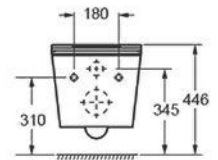

MOCE ALLIER 2.0 RL WH SMART

Wall Hung WC W/ Electronic Bidet Seat
WC mural suspendu avec siège de bidet électronique

Dimension: W370 x L595 x H446 MM

ANTI-BACTERIAL NOZZLE

PRESSURE ADJUSTMENT

OSCILLATION MASSAGE

LADY WASH

NOZZLE SELF CLEANING

RIMLESS FLUSH

REAR WASH

LED NIGHT LIGHT

INSTANT WATER HEATING

TEMPERATURE ADJUSTMENT

WATER INLET FILTRATION

REMOTE CONTROL

HEATING