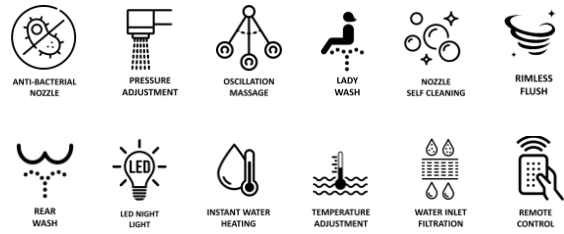

MOCE ALLIER 1.0 RL WH SMART

Wall Hung WC w/ Electronic Bidet Seat
WC mural suspendu avec siège de bidet électronique

Dimension: W360 x L520 x H445 MM