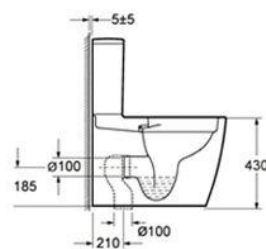

Dimension: W370 x L595 x H446 MM

ANTI-BACTERIAL NOZZLE

PRESSURE ADJUSTMENT

OSCILLATION MASSAGE

LADY WASH

NOZZLE SELF CLEANING

RIMLESS FLUSH

REAR WASH

MOCE ALLIER 1.0 RL WH

Wall Hung WC W/ Soft-Closing Seat & Cover
WC mural suspendu avec housse de siège à fermeture souple

Dimension: W360 x L520 x H350 MM

AVEYRON COLLECTION

Rising in the southern Massif Central, near Sévérac-le-Château, it is the 291km long Aveyron river. Turbulent or tranquil, it flows through varied scenery: chestnut forests, arid limestone gorges, orchards, and sunflower fields. Continuing along the Aveyron river leads to the village of Belcastel, classed as one of the “Plus Beaux Villages de France”.

Aveyron Collection speaks sophistication, opulence, and luxury.

MOCE AVEYRON RL WH

Wall Hung WC W/ Soft Closing Seat and Cover
WC mural suspendu avec housse de si ge   fermeture souple

Dimension: W360 x L500 x H354 MM

MOCE AVEYRON RL CC

Close Coupled WC W/ Soft Closing Seat & Cover
WC au sol debout avec siège fermé doux et couverture

Dimension: W360 x L620 x H810 MM

RHIN COLLECTION

Rhin, together with the Danube, used to form the northern boundaries of the Roman empire and since this period have remained a very important navigable waterway. After passing by the Lake Constance, it goes on to the waterfalls near Schaffhouse. canalising almost throughout its course on the French border.