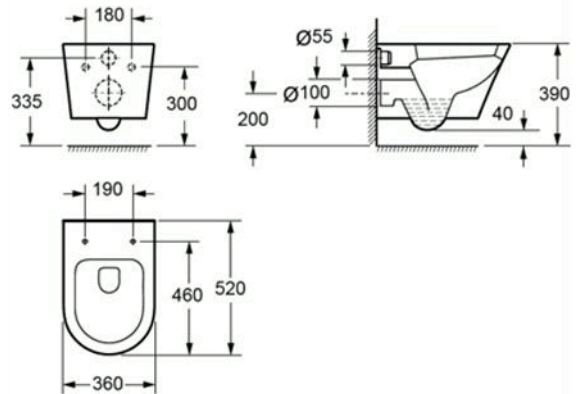

Dimension: W370 x L595 x H446 MM

ANTI-BACTERIAL NOZZLE

PRESSURE ADJUSTMENT

OSCILLATION MASSAGE

LADY WASH

NOZZLE SELF CLEANING

RIMLESS FLUSH

REAR WASH

Soak in the grandeur and beauty of this stunning collection.

MOCE ALLIER RL CC

Close Coupled WC W/ Soft Closing Seat & Cover
WC au sol debout avec siège fermé doux et couverture

Dimension: W390 x L660 x H790 MM

MOCE ALLIER 1.0 RL WH

Wall Hung WC W/ Soft-Closing Seat & Cover
WC mural suspendu avec housse de siège à fermeture souple

Dimension: W360 x L520 x H350 MM

AVEYRON COLLECTION

Rising in the southern Massif Central, near Sévérac-le-Château, it is the 291km long Aveyron river. Turbulent or tranquil, it flows through varied scenery: chestnut forests, arid limestone gorges, orchards, and sunflower fields. Continuing along the Aveyron river leads to the village of Belcastel, classed as one of the “Plus Beaux Villages de France”.