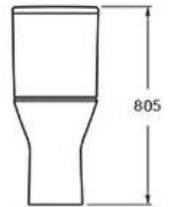

RHIN RL OB

Close Coupled WC W/ Soft Closing Seat & Cover
WC au sol debout avec siège fermé doux et couverture

Dimension: W360 x L660 x H805 MM