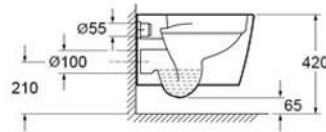

MOCE ALLIER 1.0 RL WH

Wall Hung WC W/ Soft-Closing Seat & Cover
WC mural suspendu avec housse de siège à fermeture souple

Dimension: W360 x L520 x H350 MM

AVEYRON COLLECTION

Rising in the southern Massif Central, near Sévérac-le-Château, it is the 291km long Aveyron river. Turbulent or tranquil, it flows through varied scenery: chestnut forests, arid limestone gorges, orchards, and sunflower fields. Continuing along the Aveyron river leads to the village of Belcastel, classed as one of the “Plus Beaux Villages de France”.

Aveyron Collection speaks sophistication, opulence, and luxury.

MOCE AVEYRON RL WH

Wall Hung WC W/ Soft Closing Seat and Cover
WC mural suspendu avec housse de si ge   fermeture souple

Dimension: W360 x L500 x H354 MM

MOCE AVEYRON RL CC

Close Coupled WC W/ Soft Closing Seat & Cover
WC au sol debout avec siège fermé doux et couverture

Dimension: W360 x L620 x H810 MM

RHIN COLLECTION

Rhin, together with the Danube, used to form the northern boundaries of the Roman empire and since this period have remained a very important navigable waterway. After passing by the Lake Constance, it goes on to the waterfalls near Schaffhouse. canalising almost throughout its course on the French border.